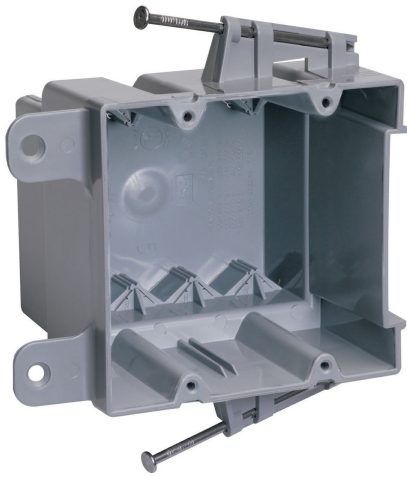

Pass and Seymour  
Switch and Outlet Box  
Part No. P235RAC

Two-Gang Switch and Outlet Box with captive mounting nails on each end and threaded mounting holes. It has four Auto/Clamps on each end. It is made with durable, impact-resistant thermoplastic. It is easy to install with a rectangular cutout. 100 pack.

### Dimensions

Cubic Capacity	35 in <sup>3</sup>
----------------	--------------------